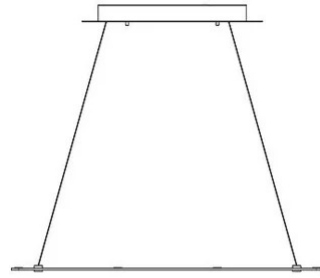

Canopy Fra Tac

70 W - suspension - linear composition 4

colors

Typology Pendant Ceiling

Utilisation

230V

This rectangular suspension canopy can control a four-tier arrangement of lights. An element on the horizontal is connected to cables that descend from the canopy. From this, a lighting composition of up to 5 modules can be brought down. The canopy is composed of two-colored-painted aluminum with a 70W output. It allows the light to be dimmed.

Family Canopy Fra Tac
Typology Pendant Ceiling
Utilisation

Dimensions

Lunghezza 86,5 cm

Materials

Structure aluminium Canopy aluminium

Voltage 230V
Power unit Included
Mounting Power Supply Internal
Power supply Electronic power supply
Dimming Push
Dali2